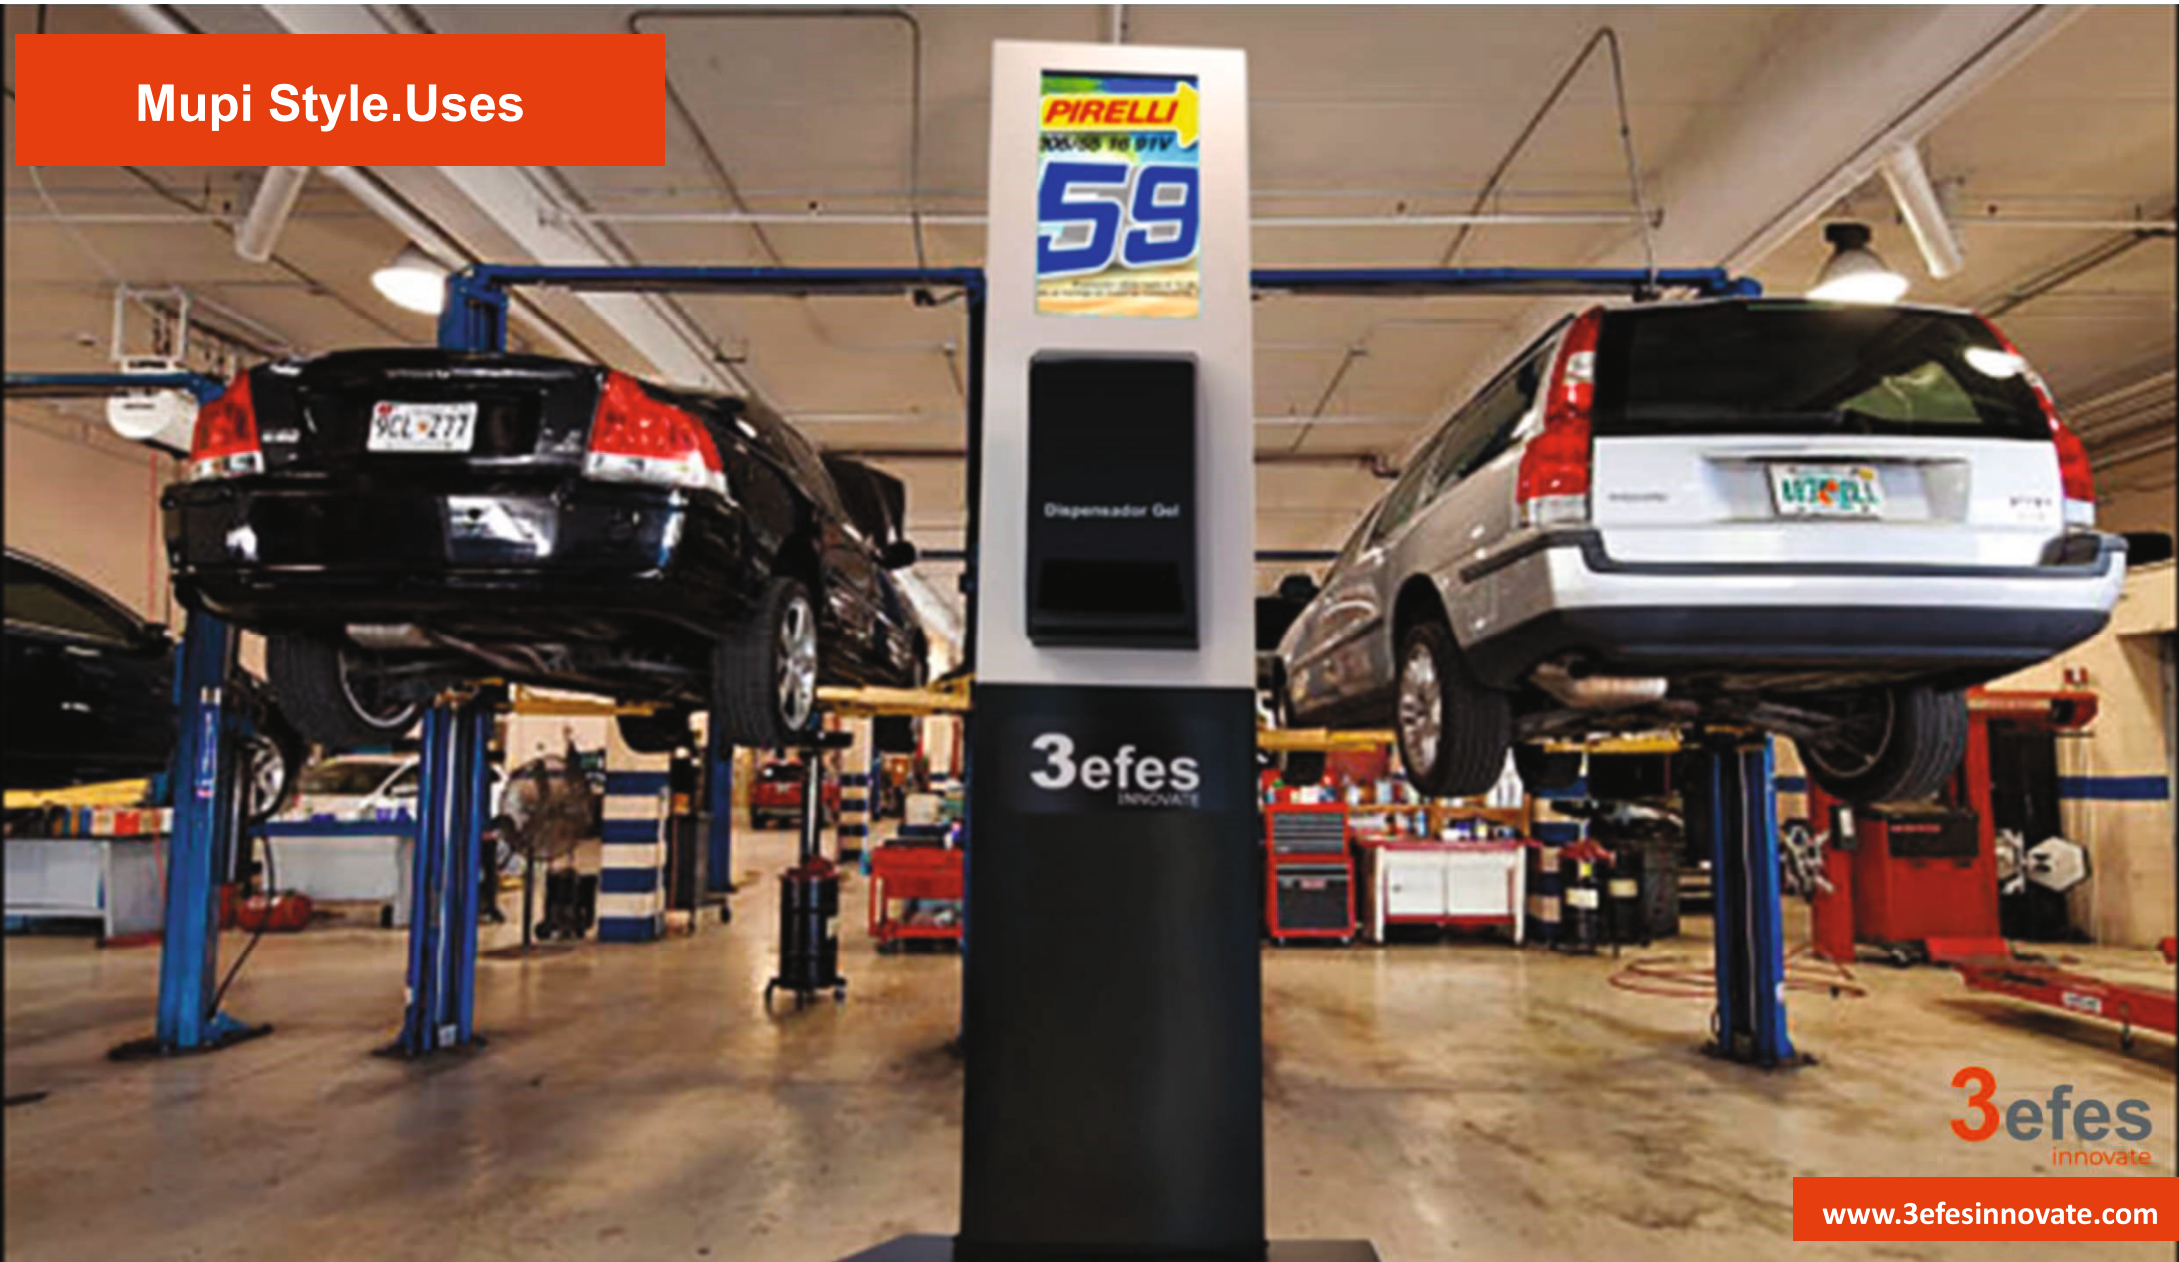

Mupi Style.Uses

3efes
innovate

www.3efesinnovate.com

TECNOSEÑAL