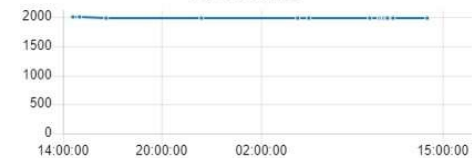

Mupi Style. Advantages

Sanitizing spray exclusive moisturizing contactless system

UP TO 50% CHEAPER THAN OTHER OPTIONS ON THE MARKET

3 l tank. Up to 7.500 doses of sanitizing liquid

FIVE TIMES MORE THAN OTHER DISPENSERS ON THE MARKET

Liquid level controlable via Wi-Fi by own IoT platform

03-072020

Estado

Firmware V2.2.0

Aviso% 13

En línea

Deposito

Dosificaciones

Gel restante

Usos

ACTUALICE EL FIRMWARE

3efes
innovate

www.3efesinnovate.com

TECNOSEÑAL