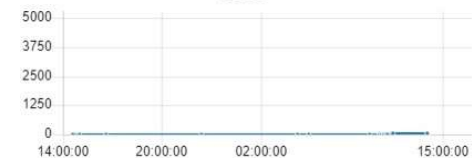

Mupi Style. Advantages

Sanitizing spray exclusive moisturizing contactless system

UP TO 50% CHEAPER THAN OTHER OPTIONS ON THE MARKET

3 l tank. Up to 7.500 doses of sanitizing liquid

FIVE TIMES MORE THAN OTHER DISPENSERS ON THE MARKET

Liquid level controlable via Wi-Fi by own IoT platform

03-072020

Estado

Firmware V2.2.0

Aviso% 13

En línea

Deposito

Dosificaciones

Gel restante

Usos

ACTUALICE EL FIRMWARE

3efes
innovate

www.3efesinnovate.com

TECNOSEÑAL