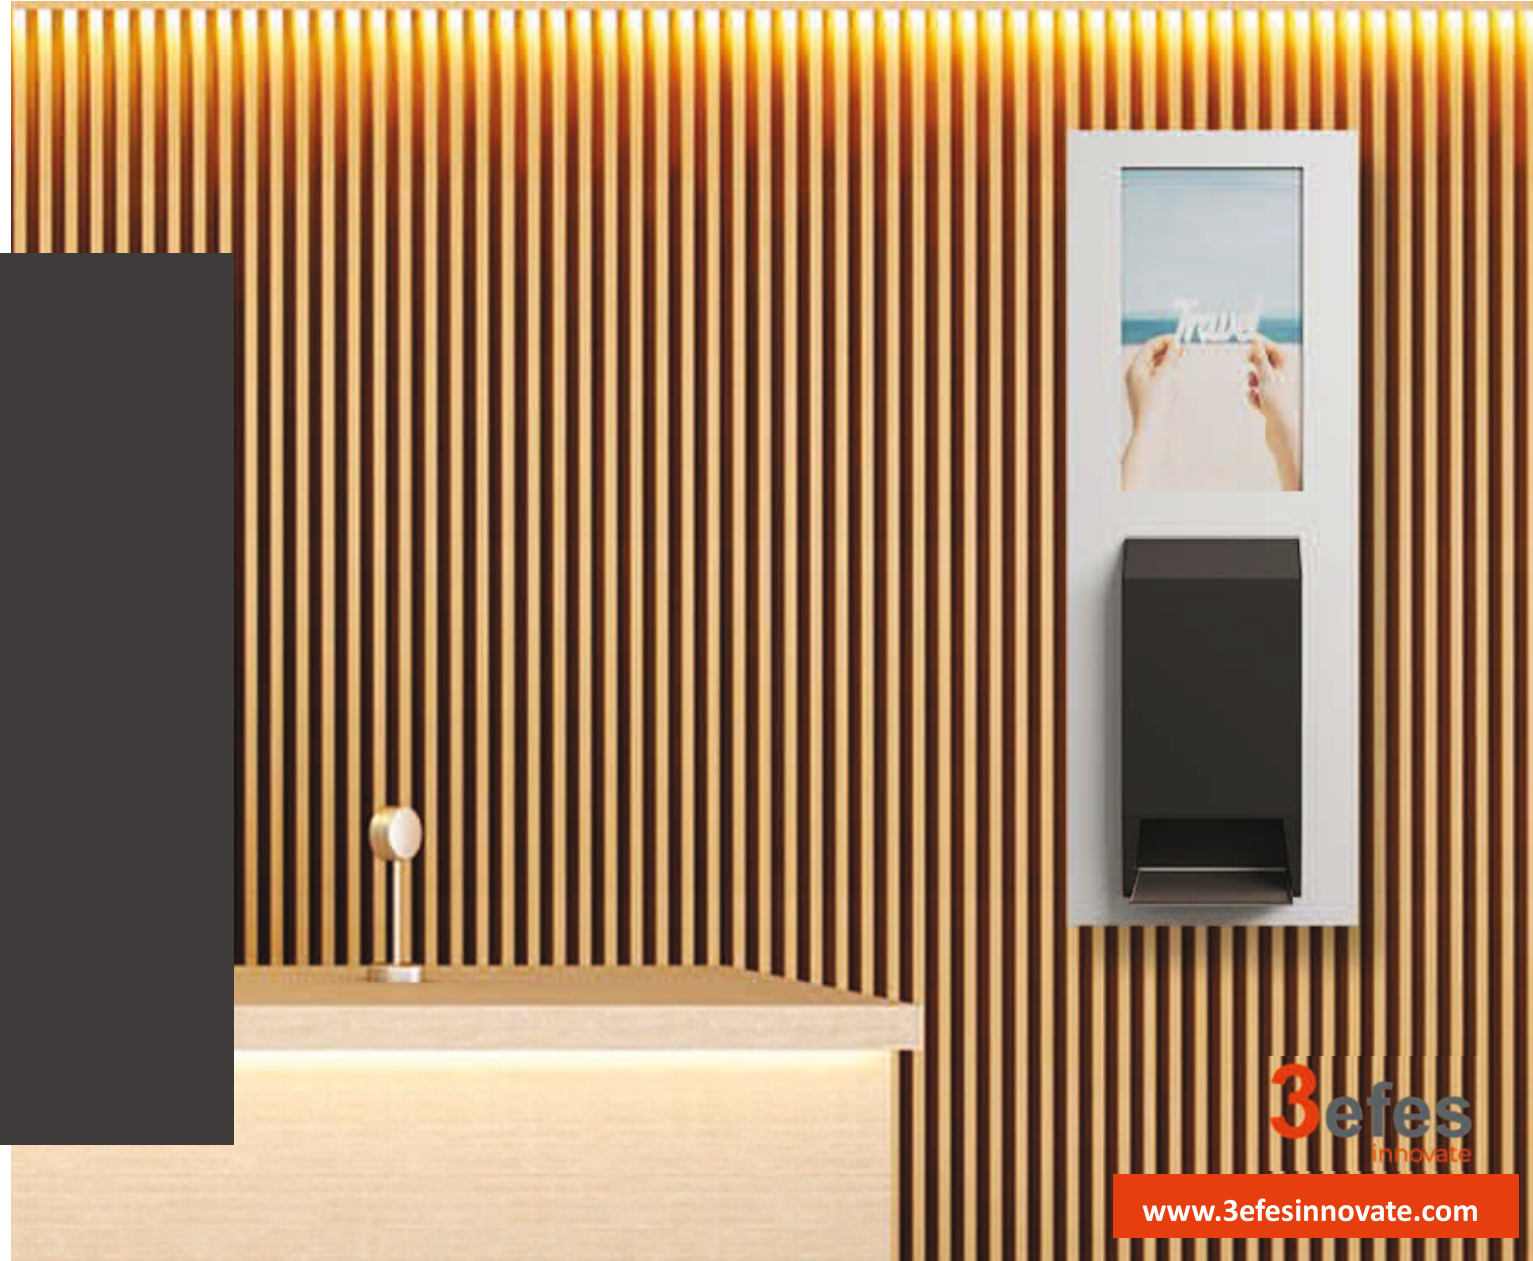

Mupi Style. 4 Models

Style Wall
wall mounted

3efes
innovate

www.3efesinnovate.com

TECNOSEÑAL